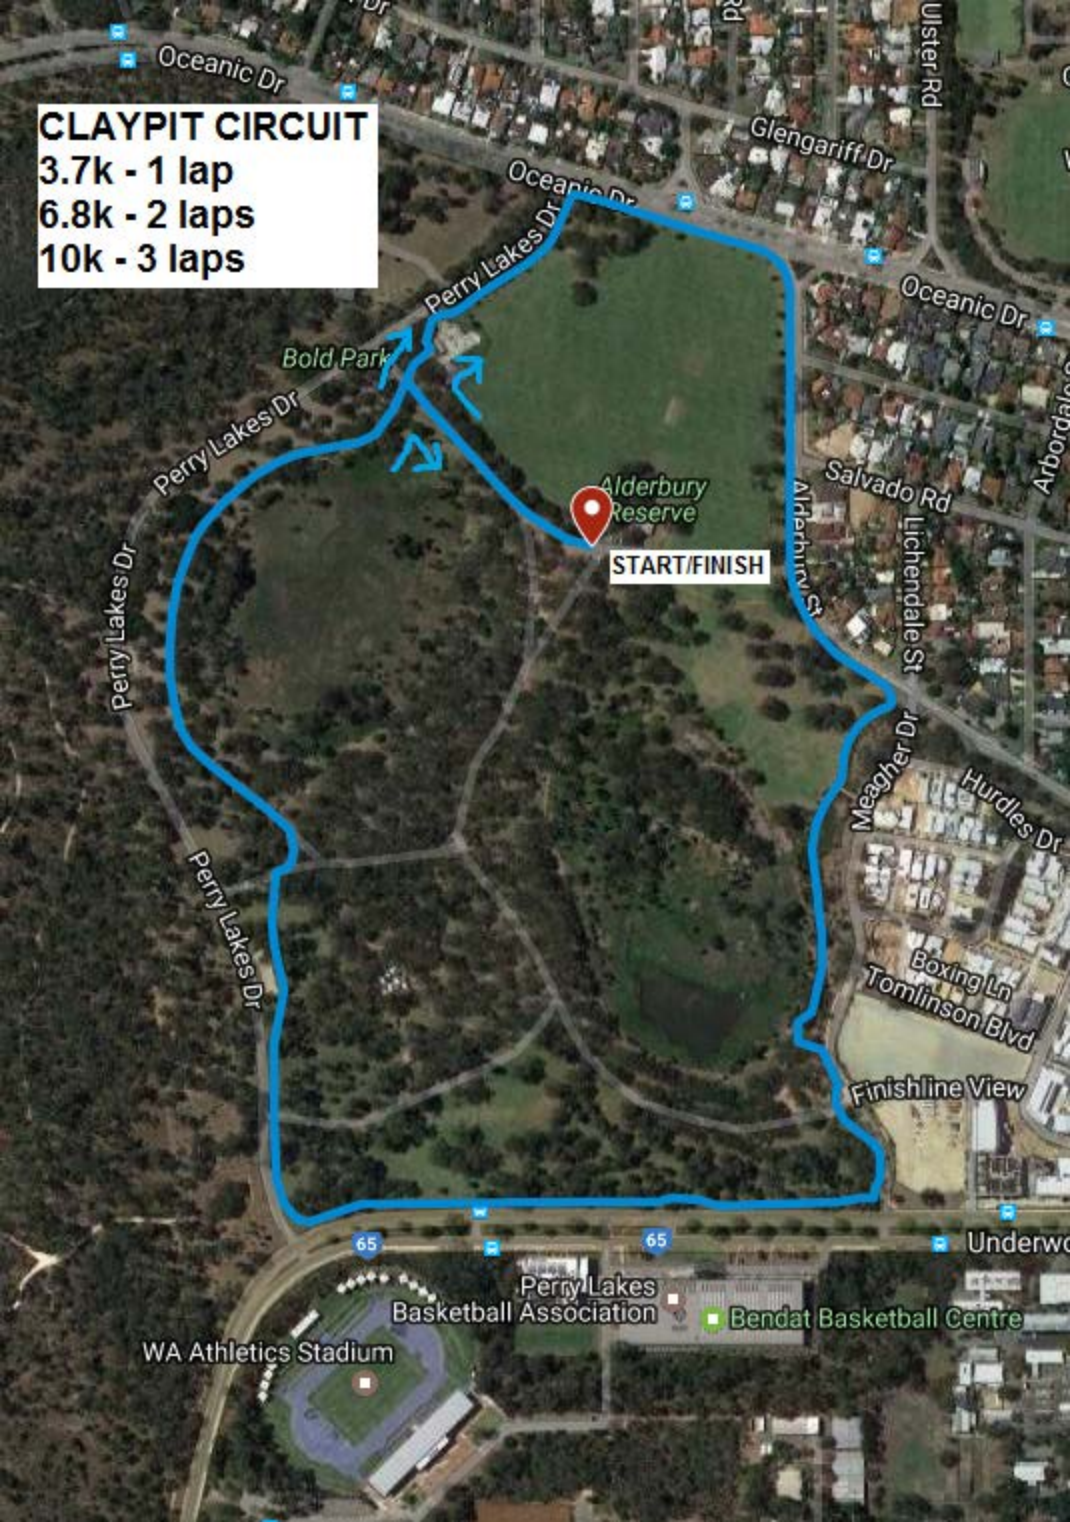

# CLAYPIT CIRCUIT

3.7k - 1 lap

6.8k - 2 laps

10k - 3 laps

START/FINISH

Alderbury Reserve

Bold Park

Oceanic Dr

Glengariff Dr

Oceanic Dr

Oceanic Dr

Perry Lakes Dr

Perry Lakes Dr

Salvado Rd

Lichendale St

Perry Lakes Dr

Alderbury St

Perry Lakes Dr

Meagher Dr

Hurdles Dr

Boxing Ln  
Tomlinson Blvd

Finishline View

65

65