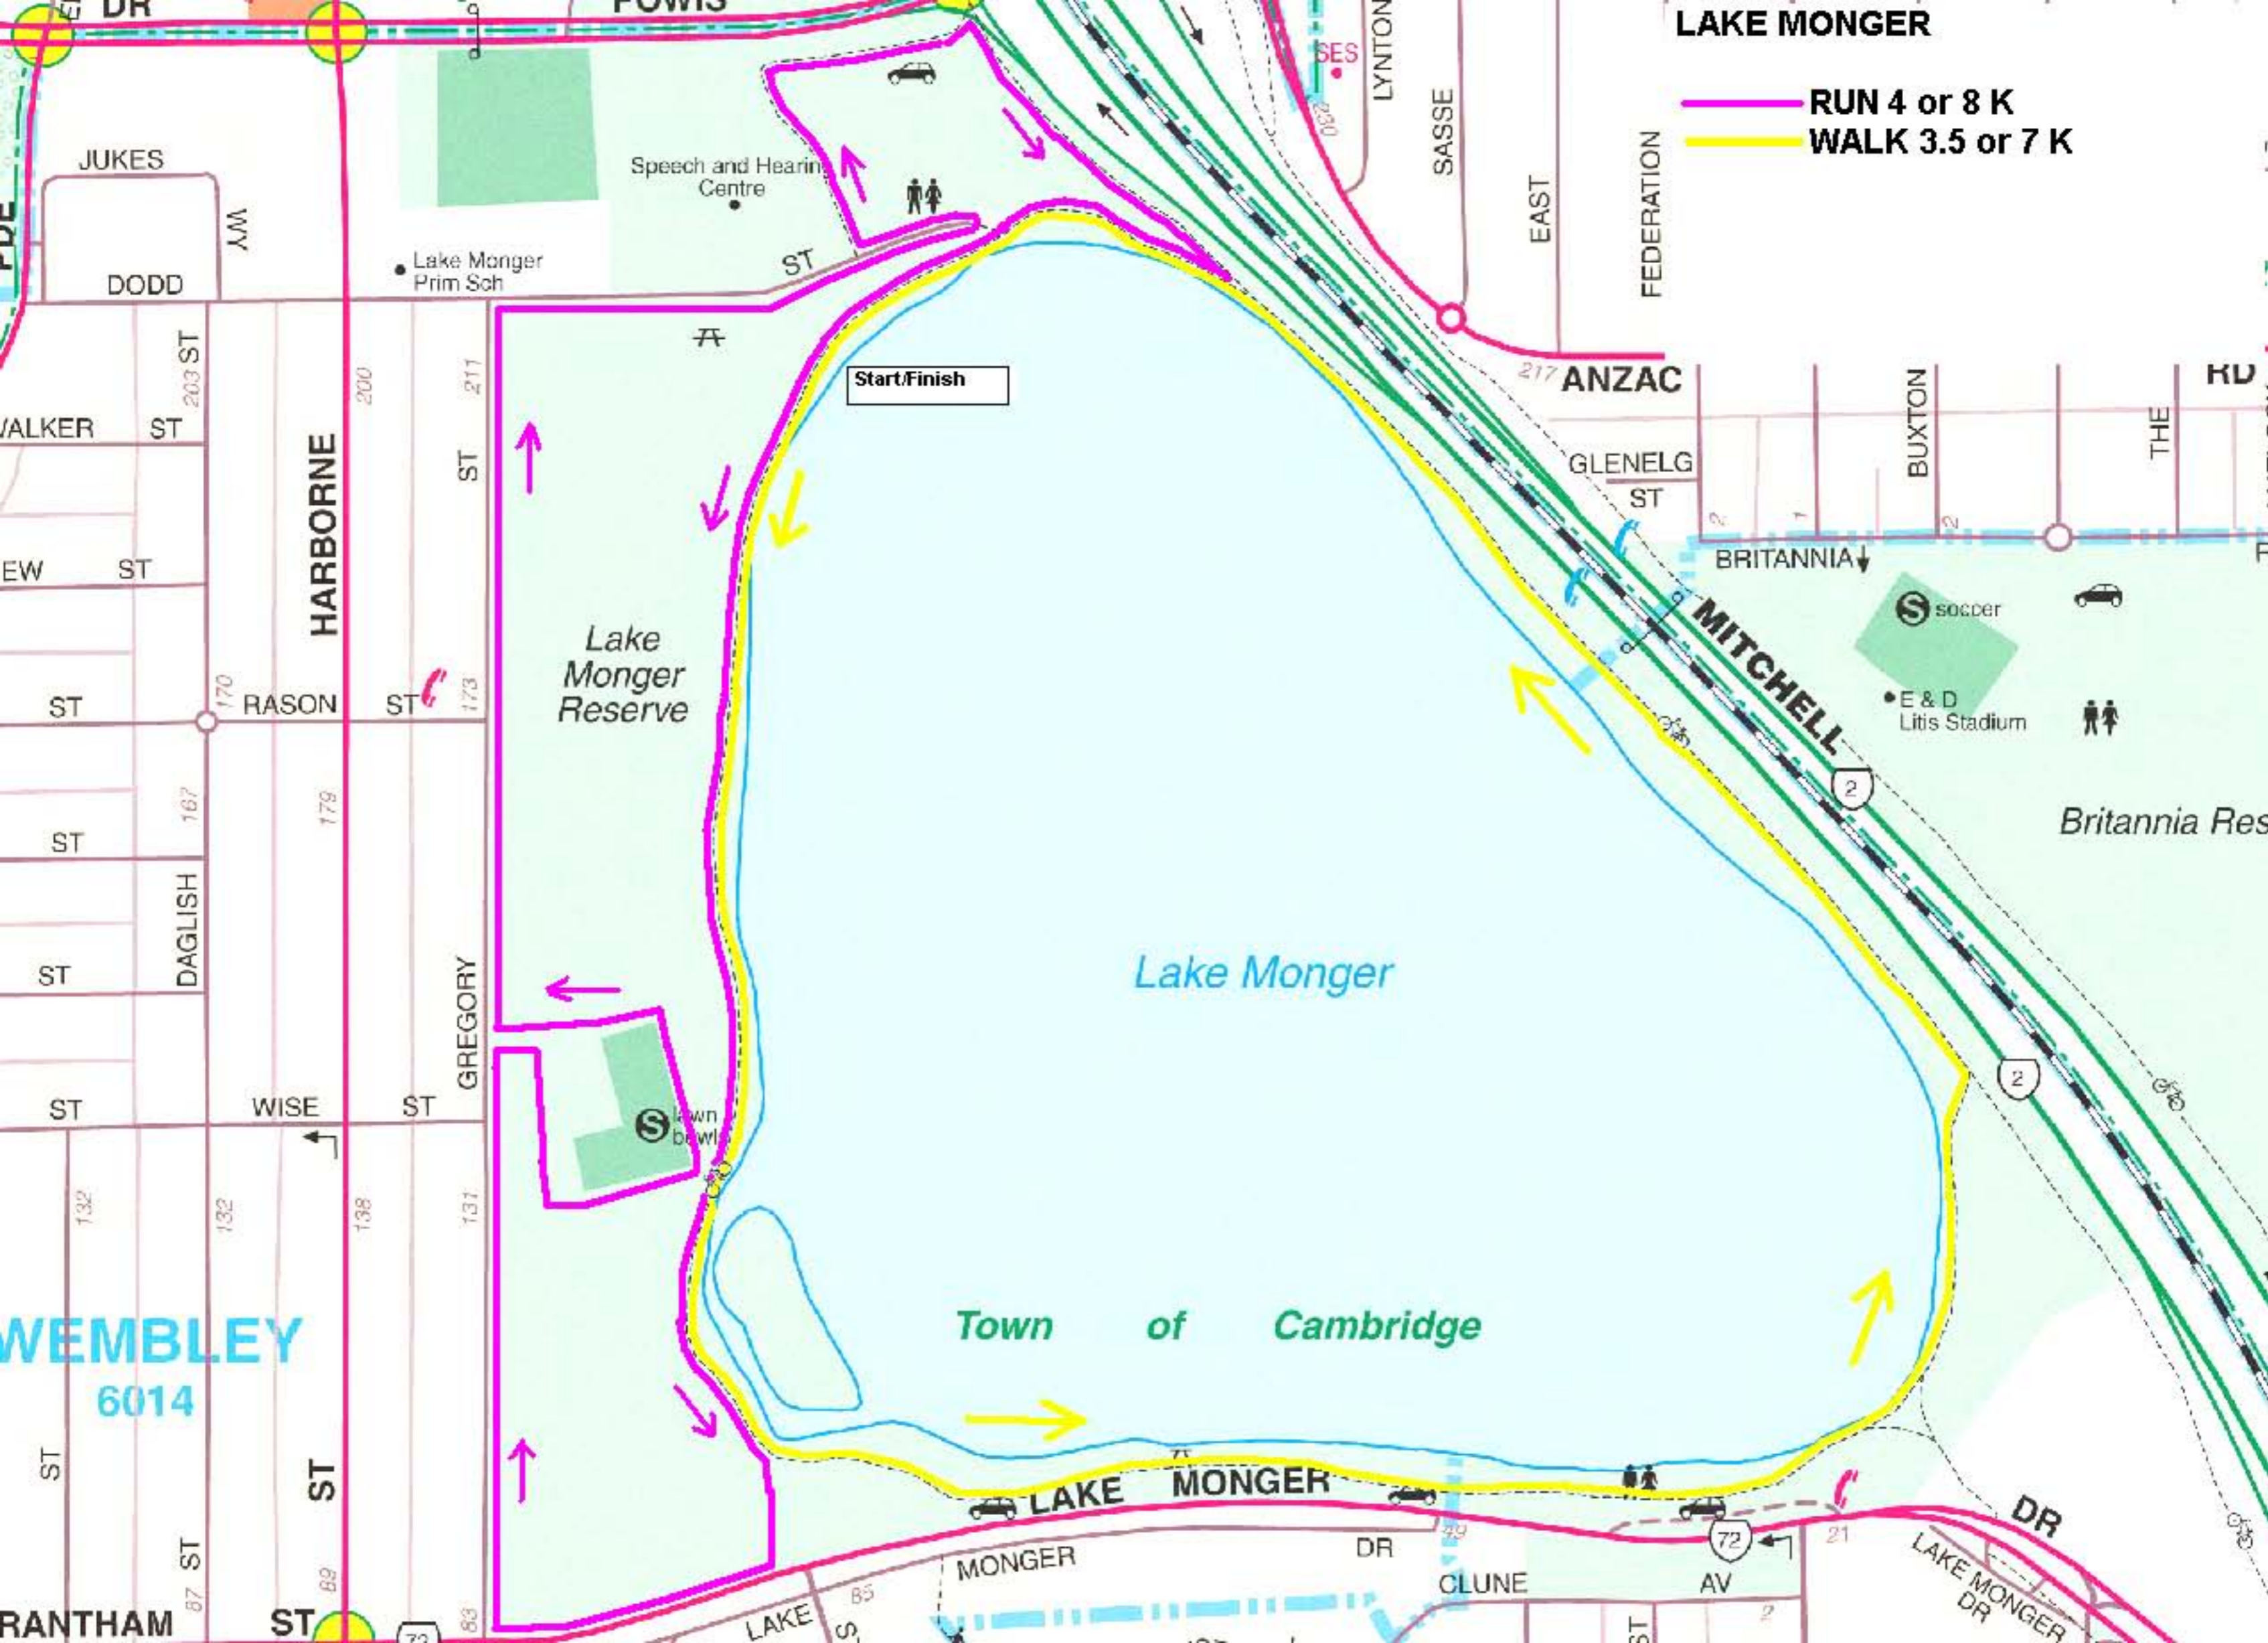

LAKE MONGER

-  RUN 4 or 8 K
-  WALK 3.5 or 7 K

Start/Finish

Lake Monger Reserve

Lake Monger

Town of Cambridge

LAKE MONGER

WEMBLEY
6014