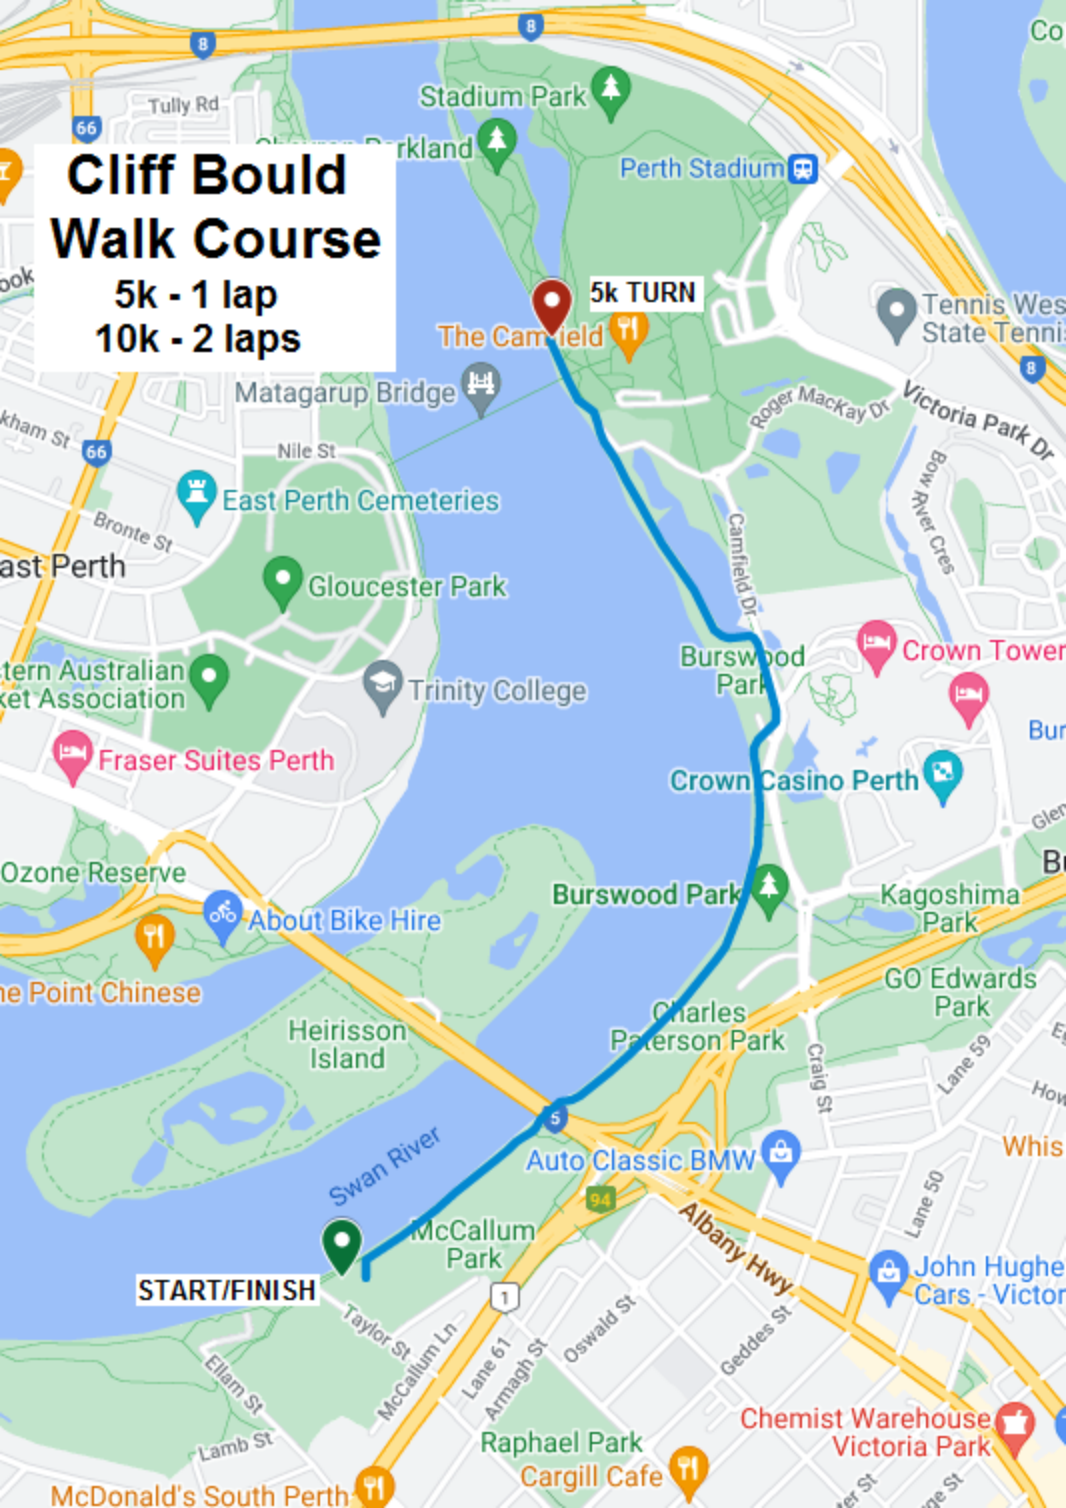

Cliff Bould Walk Course

5k - 1 lap

10k - 2 laps

5k TURN

START/FINISH

McDonald's South Perth

Cargill Cafe

Chemist Warehouse
Victoria Park