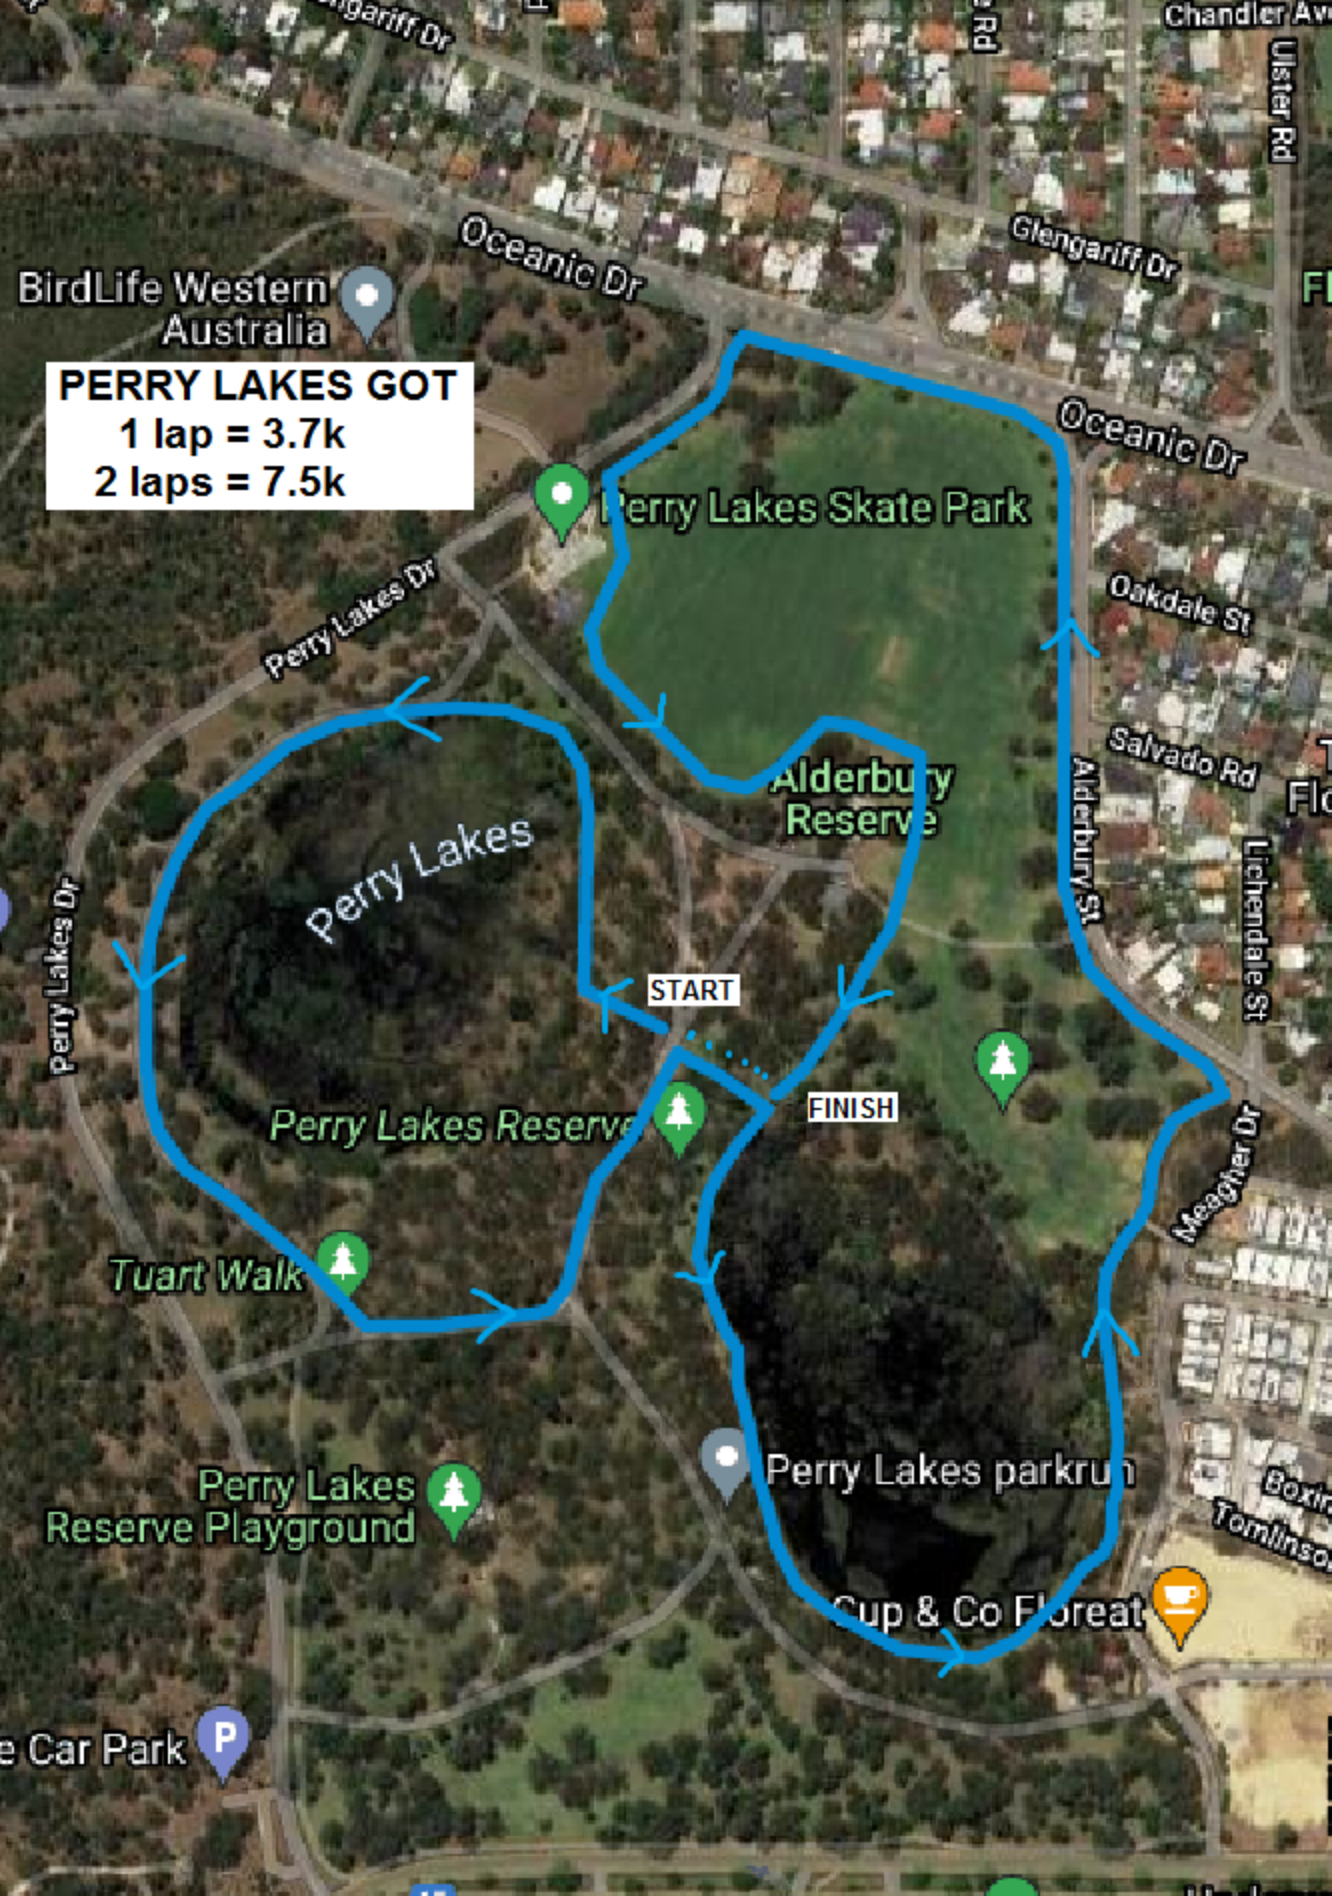

BirdLife Western Australia

PERRY LAKES GOT
1 lap = 3.7k
2 laps = 7.5k

Perry Lakes Skate Park

Alderbury Reserve

Perry Lakes

Perry Lakes Reserve

START

FINISH

Tuart Walk

Perry Lakes Reserve Playground

Perry Lakes parkrun

Cup & Co Floreat

Car Park