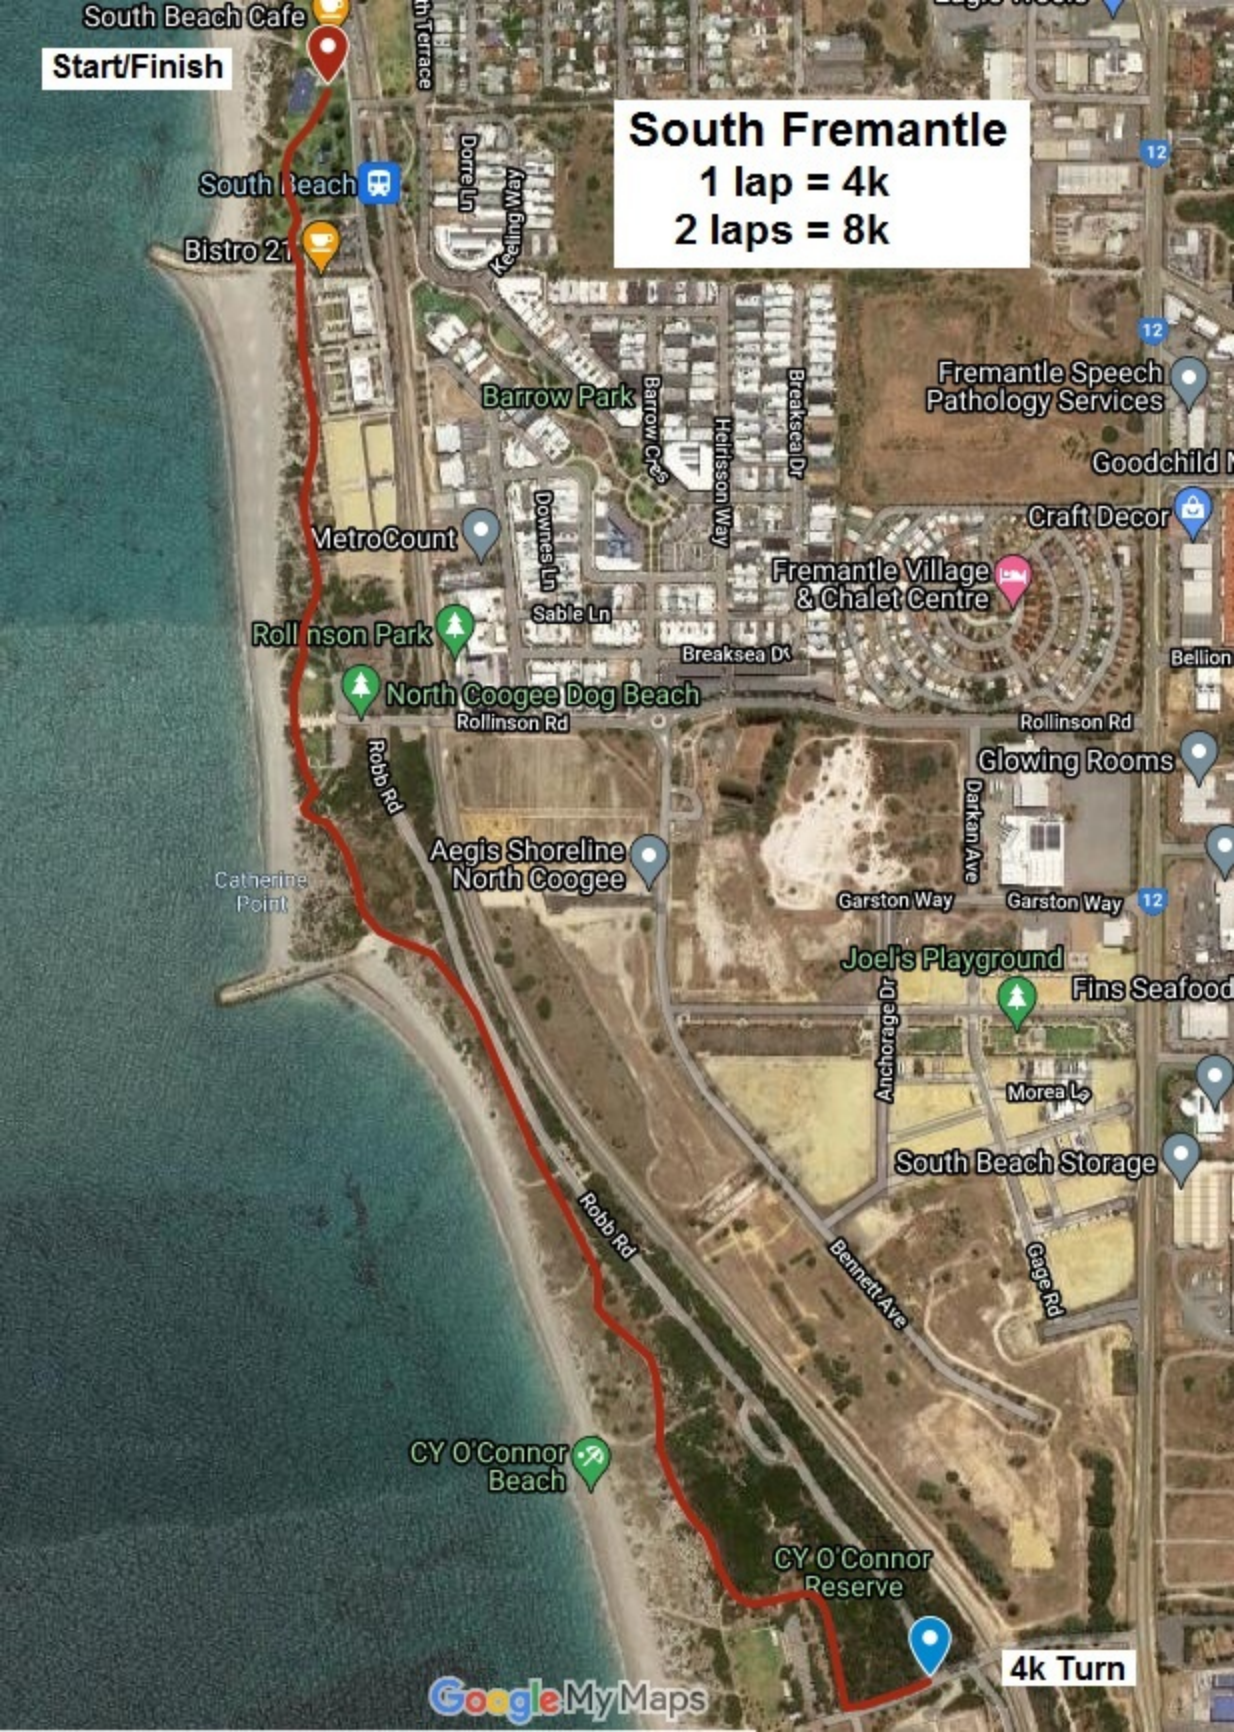

Start/Finish

South Fremantle
1 lap = 4k
2 laps = 8k

South Beach

Bistro 21

Barrow Park

Fremantle Speech Pathology Services

MetroCount

Fremantle Village & Chalet Centre

Rollinson Park

North Coogee Dog Beach

Craft Decor

Aegis Shoreline North Coogee

Glowing Rooms

Catherine Point

Joel's Playground

South Beach Storage

CY O'Connor Beach

CY O'Connor Reserve

4k Turn