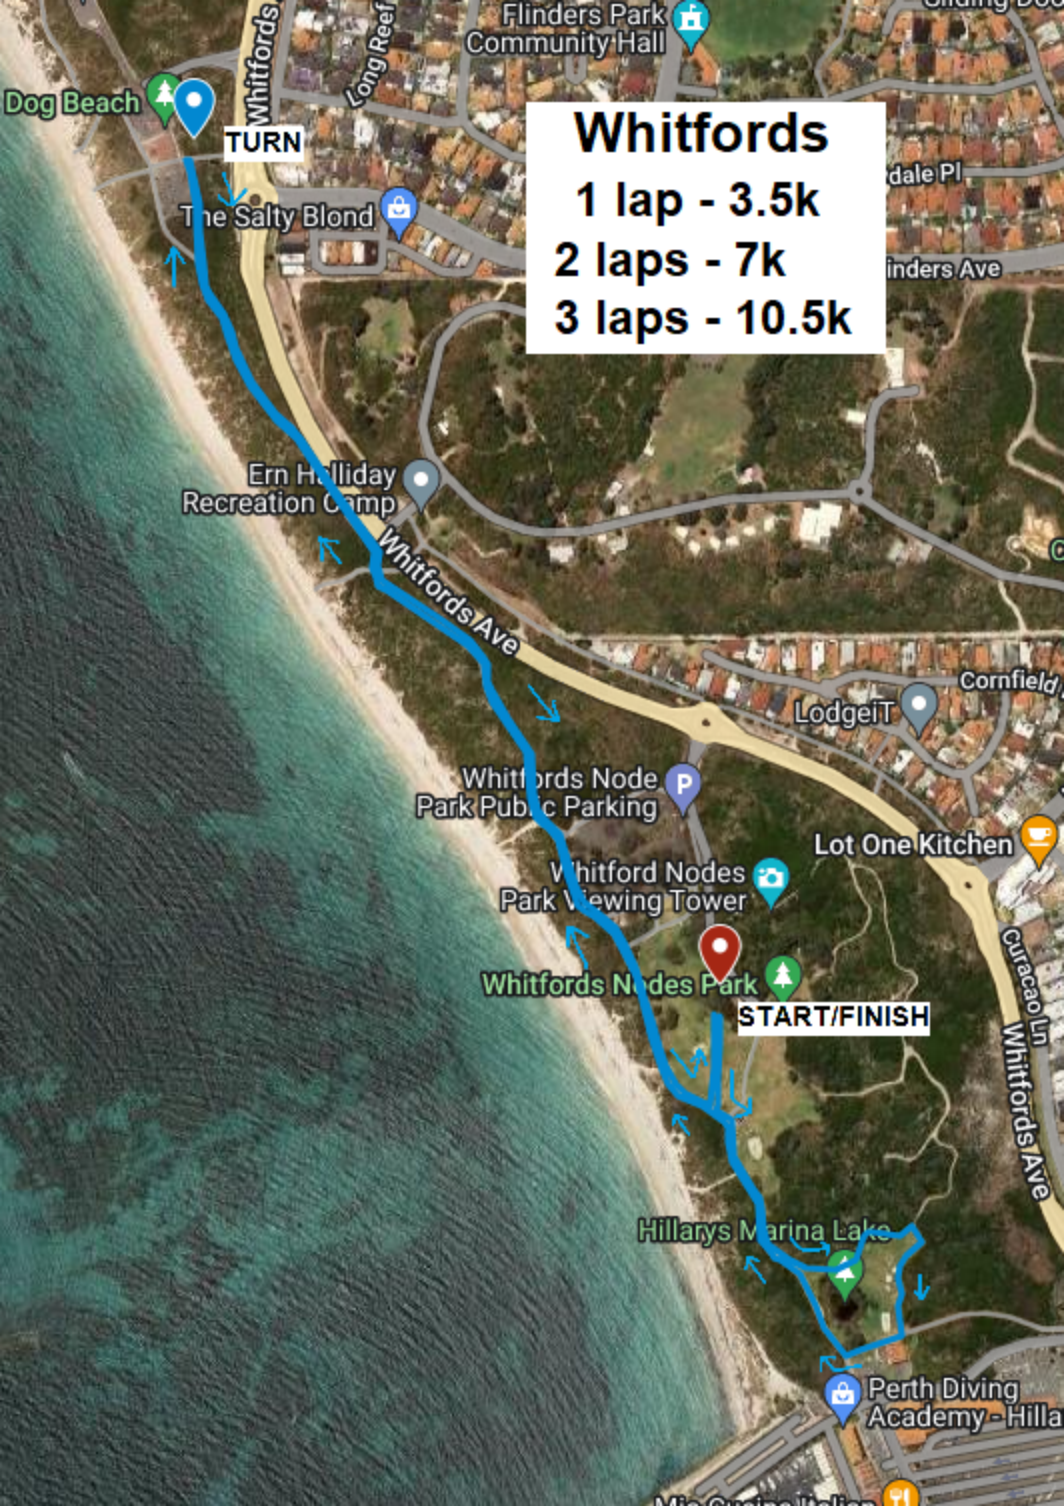

Whitfords

1 lap - 3.5k

2 laps - 7k

3 laps - 10.5k

Dog Beach

TURN

The Salty Blond

Ern Holliday
Recreation Camp

Whitfords Ave

Whitfords Node
Park Public Parking

Whitfords Nodes
Park Viewing Tower

Whitfords Nodes Park

START/FINISH

Hillarys Marina Lake

Perth Diving
Academy - Hilla

Flinders Park
Community Hall

dale Pl

nders Ave

LodgeIT

Cornfield

Lot One Kitchen

Curacao Ln

Whitfords Ave