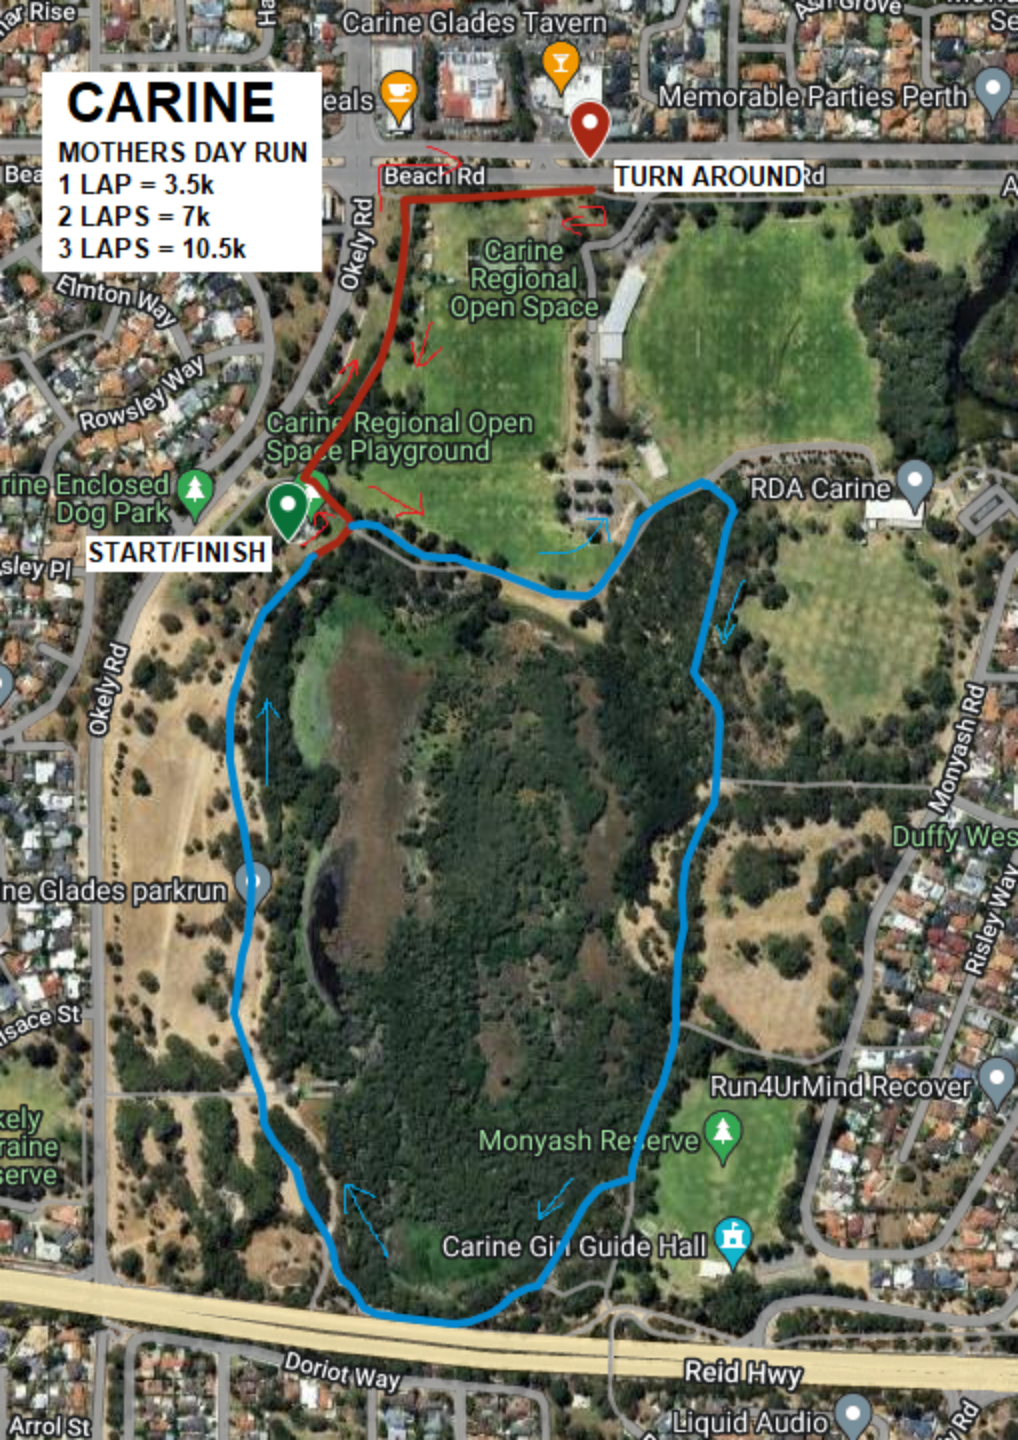

CARINE

MOTHERS DAY RUN

1 LAP = 3.5k

2 LAPS = 7k

3 LAPS = 10.5k

START/FINISH

TURN AROUND

Carine Glades parkrun

Run4UrMind Recover

Monyash Reserve

Carine Girl Guide Hall

Reid Hwy

Liquid Audio