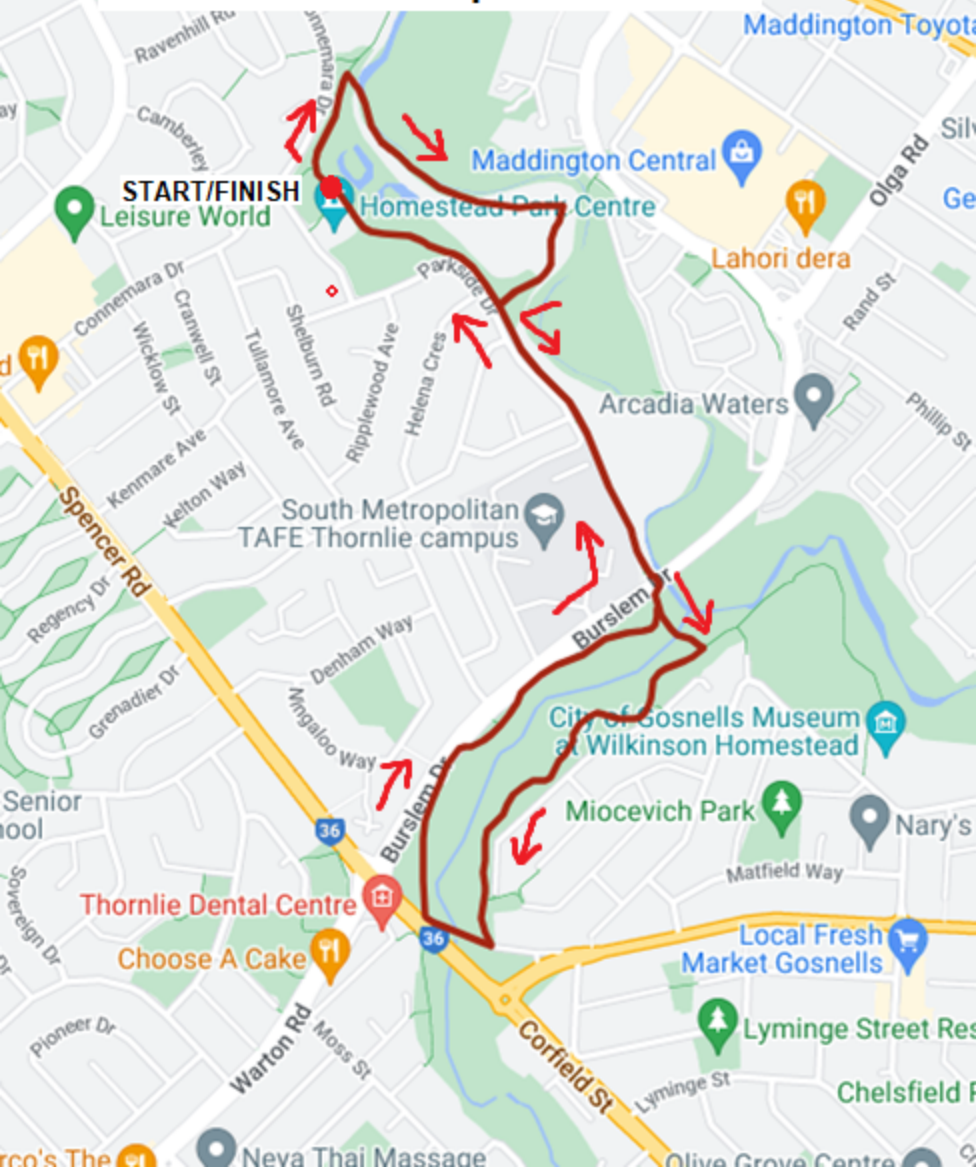

Thornlie Homestead

5k - 1 lap

10k - 2 laps

START/FINISH
Leisure World

Maddington Central

Homestead Park Centre

Lahori dera

Arcadia Waters

South Metropolitan
TAFE Thornlie campus

Burslem Dr

City of Gosnells Museum
at Wilkinson Homestead

Miocevich Park

Nary's

Matfield Way

Thornlie Dental Centre

Choose A Cake

Local Fresh
Market Gosnells

Lyminge Street Res

Chelsfield F

Neva Thai Massage

Olive Grove Centre