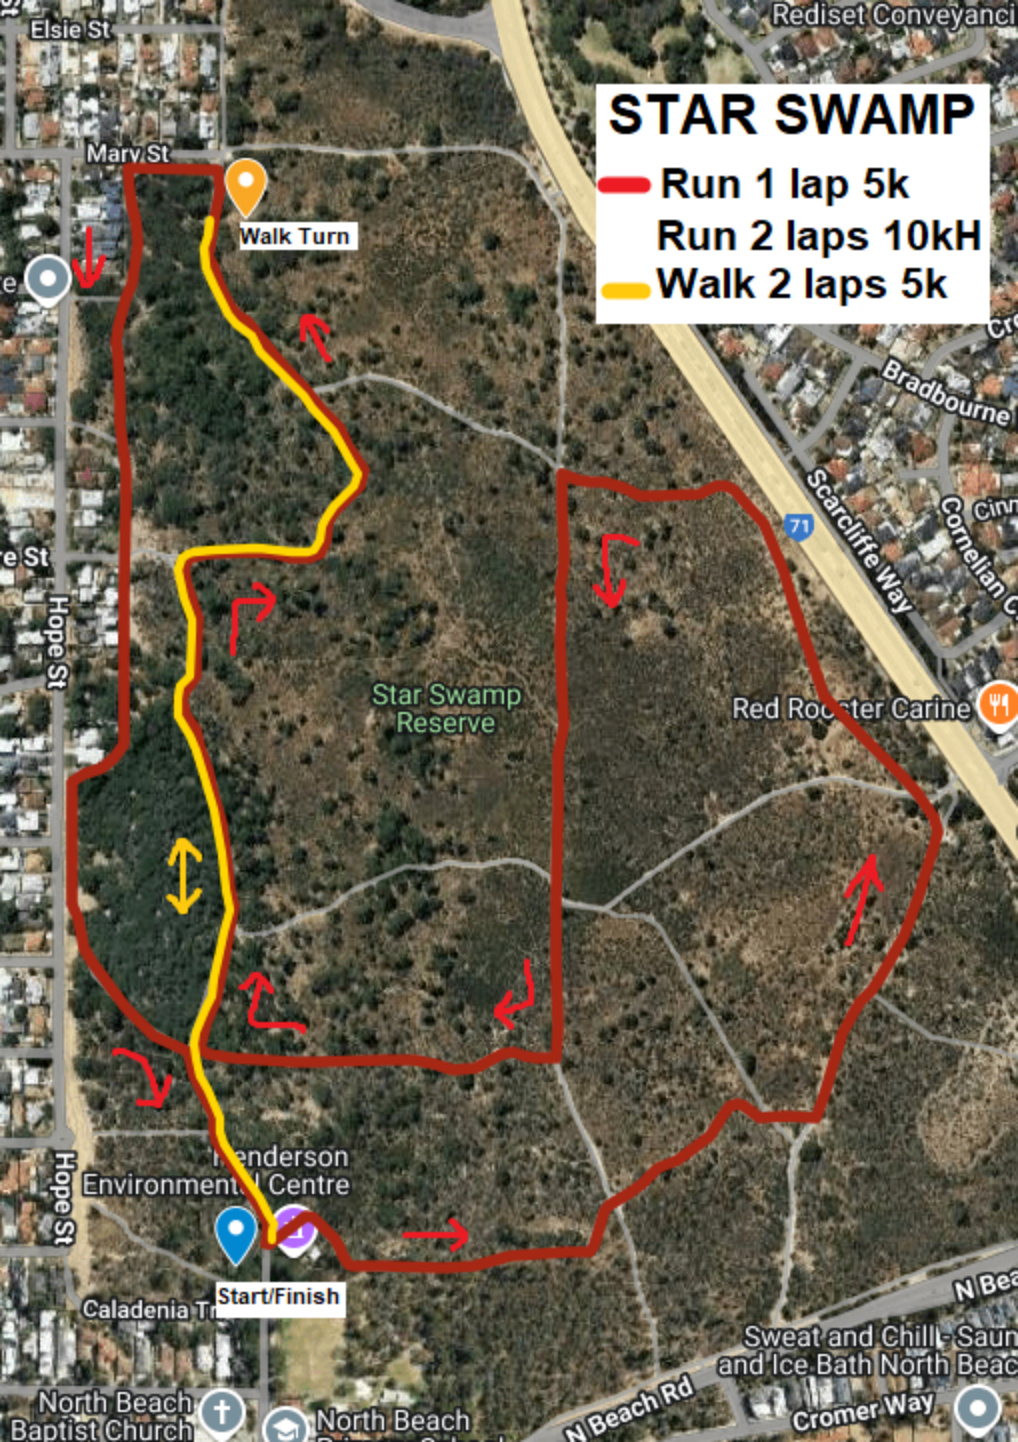

STAR SWAMP

- Run 1 lap 5k
- Run 2 laps 10kH
- Walk 2 laps 5k

Elsie St

Mary St

Walk Turn

Star Swamp Reserve

Red Rooster Carine

Henderson Environmental Centre

Start/Finish

Caladenia Tr

Sweat and Chill - Sauna and Ice Bath North Beach

North Beach Baptist Church

North Beach

N Beach Rd

Cromer Way